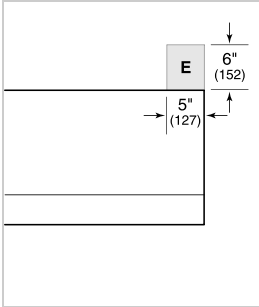

BLOWER OPTIONS

- 1528 CMH Remote Blower

PRODUCT SPECIFICATIONS

| | |
|------------------------------|------------------------|
| Model | ICBPW602718 |
| Electrical Supply | 220-240 VAC; 50/60 Hz |
| Electrical Service | ≤ 6 A |
| Discharge Location | Vertical or Horizontal |
| Discharge Dimensions | 250 mm Round |
| Bottom of Hood to Countertop | 762 mm to 914 mm |

ELECTRICAL

NOTE: Dimensions in parenthesis are in millimeters unless otherwise specified

DIMENSIONS