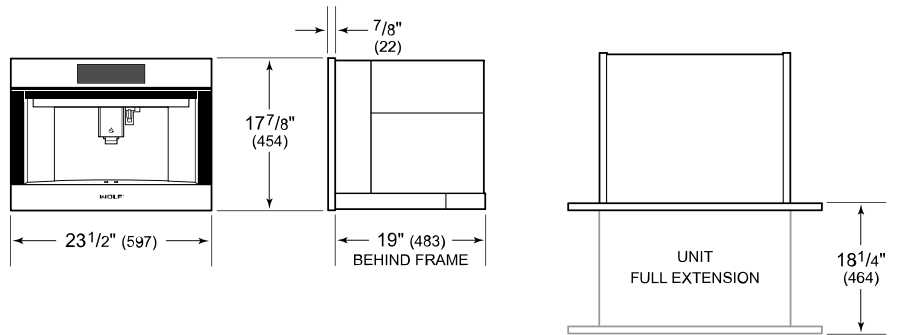

PRODUCT SPECIFICATIONS

Model	ICBEC2450TE/S
Dimensions	597mmW x 454mmH x 483mmD
Electrical Supply	120 VAC, 60 Hz
Electrical Service	1350 W

ELECTRICAL

NOTE: Dimensions in parenthesis are in millimeters unless otherwise specified

DIMENSIONS

STANDARD INSTALLATION

NOTE: 24" (610) model and 30" (762) model require the same opening dimensions.