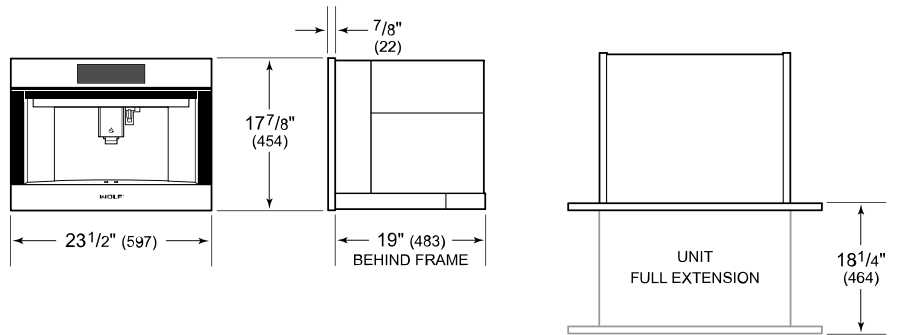

Care Kit

Charcoal Filter

Descaling Solution

Insulated Milk Container

Accessories available through an authorized dealer.

For local dealer information, visit subzero-wolf.com/locator.

PRODUCT SPECIFICATIONS

Model	ICBEC2450TE/S
Dimensions	597mmW x 454mmH x 483mmD
Electrical Supply	120 VAC, 60 Hz
Electrical Service	1350 W

ELECTRICAL

NOTE: Dimensions in parenthesis are in millimeters unless otherwise specified

DIMENSIONS

FLUSH INSTALLATION

*Will be visible and should be finished to match cabinetry.
 **Dimension provides minimum reveals.