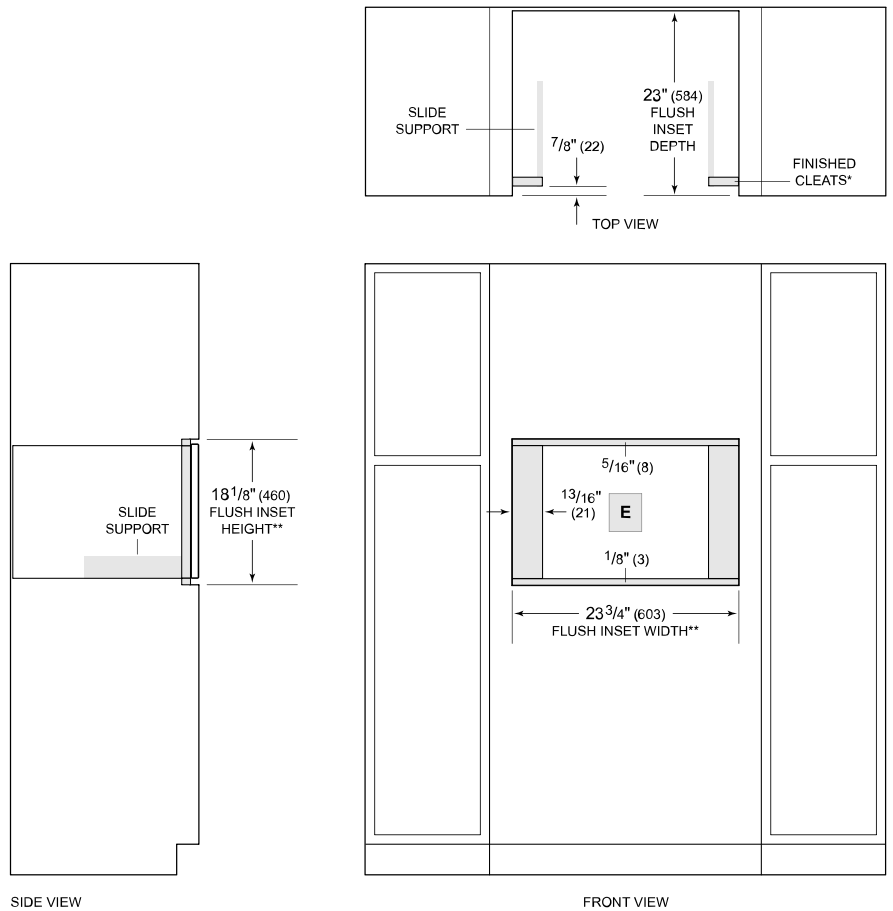

Large water tank

Height-adjustable, dual dispensing coffee spout

Cleaning and rinse container

Storage

Installation made simple

Coordinates with other Sub-Zero and Wolf appliances

Ensured dependability

ACCESSORIES

Care Kit

Charcoal Filter

Descaling Solution

Insulated Milk Container

Accessories available through an authorized dealer.

For local dealer information, visit subzero-wolf.com/locator.

PRODUCT SPECIFICATIONS

Model	ICBEC2450TE/S
Dimensions	597mmW x 454mmH x 483mmD
Electrical Supply	120 VAC, 60 Hz
Electrical Service	1350 W

ELECTRICAL

NOTE: Dimensions in parenthesis are in millimeters unless otherwise specified

DIMENSIONS

FLUSH INSTALLATION

*Will be visible and should be finished to match cabinetry.
 **Dimension provides minimum reveals.