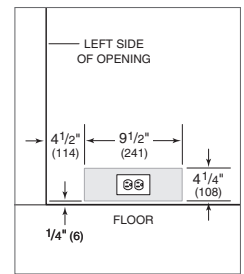

SPECIFICATIONS	
PRODUCT	
Dimensions	24"W x 84"H x 24"D
Weight	340 lb
CAPACITY	
Refrigerator	12.9 cu ft
ELECTRICAL	
Supply	115 VAC, 60 Hz
Service	15 amp circuit

Overall dimensions do not include panels or handles. Dimensions will vary with panel thickness.

The depth of each integrated model is 24". Allow for panel thickness when planning the finished opening depth.

Specifications are subject to change without notice. Visit subzero.com/specs for the most up-to-date information.

Dimensions may vary $\pm 1/8"$ (3). Dimensions in parentheses are millimeters unless otherwise specified.

DIMENSIONS

ELECTRICAL

INSTALLATION

NOTE: Shaded areas will be visible and should be finished to match cabinetry.