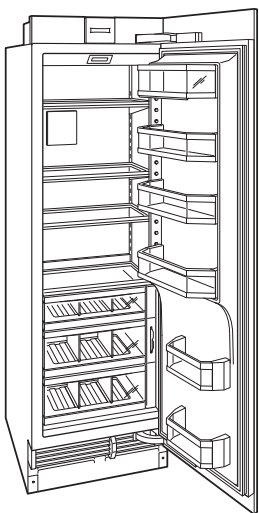

MODEL OPTIONS

REFRIGERATOR	
Model	IC-24R

INTERIOR FEATURES

REFRIGERATOR	
3 Adjustable glass shelves	
2 Crisper drawers with dividers	
Deli drawer with dividers	
3 Adjustable door shelves	
2 Stationary door shelves	
Adjustable dairy compartment	

ACCESSORIES

- Stainless steel front panels with tubular or pro handles and 4" or 6" toe kick.
- Stainless steel tubular and pro handles.
- Dual installation kit.
- Dozen egg container.

Accessories available through an authorized Sub-Zero dealer. For local dealer information, visit the find a showroom section of our website, subzero.com.

SPECIFICATIONS	
PRODUCT	
Dimensions	24"W x 84"H x 24"D
Weight	340 lb
CAPACITY	
Refrigerator	12.9 cu ft
ELECTRICAL	
Supply	115 VAC, 60 Hz
Service	15 amp circuit

Overall dimensions do not include panels or handles. Dimensions will vary with panel thickness.

The depth of each integrated model is 24". Allow for panel thickness when planning the finished opening depth.

Specifications are subject to change without notice. Visit subzero.com/specs for the most up-to-date information.