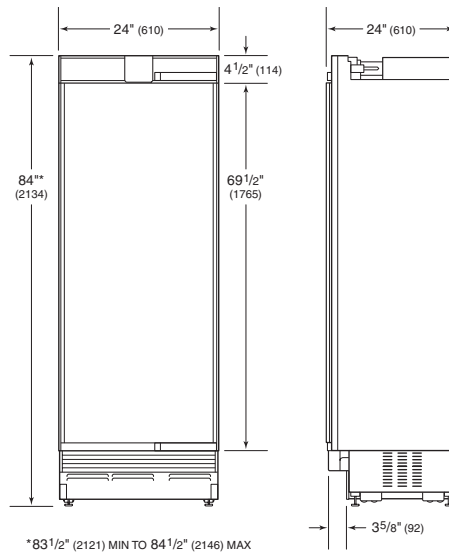

SPECIFICATIONS	
PRODUCT	
Dimensions	24"W x 84"H x 24"D
Weight	340 lb
CAPACITY	
Refrigerator	12.9 cu ft
ELECTRICAL	
Supply	115 VAC, 60 Hz
Service	15 amp circuit

Overall dimensions do not include panels or handles. Dimensions will vary with panel thickness.

The depth of each integrated model is 24". Allow for panel thickness when planning the finished opening depth.

Specifications are subject to change without notice. Visit subzero.com/specs for the most up-to-date information.

Dimensions may vary $\pm 1/8"$ (3). Dimensions in parentheses are millimeters unless otherwise specified.

DIMENSIONS

ELECTRICAL

INSTALLATION

NOTE: Shaded areas will be visible and should be finished to match cabinetry.