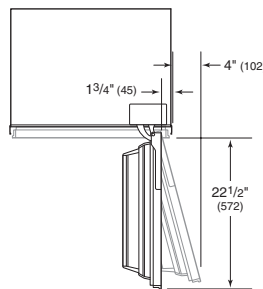

SPECIFICATIONS	
PRODUCT	
Dimensions	24"W x 84"H x 24"D
Weight	340 lb
CAPACITY	
Refrigerator	12.9 cu ft
ELECTRICAL	
Supply	115 VAC, 60 Hz
Service	15 amp circuit

Overall dimensions do not include panels or handles. Dimensions will vary with panel thickness.

The depth of each integrated model is 24". Allow for panel thickness when planning the finished opening depth.

Specifications are subject to change without notice. Visit subzero.com/specs for the most up-to-date information.

Dimensions may vary $\pm 1/8"$ (3). Dimensions in parentheses are millimeters unless otherwise specified.

DIMENSIONS

ELECTRICAL

INSTALLATION

NOTE: Shaded areas will be visible and should be finished to match cabinetry.