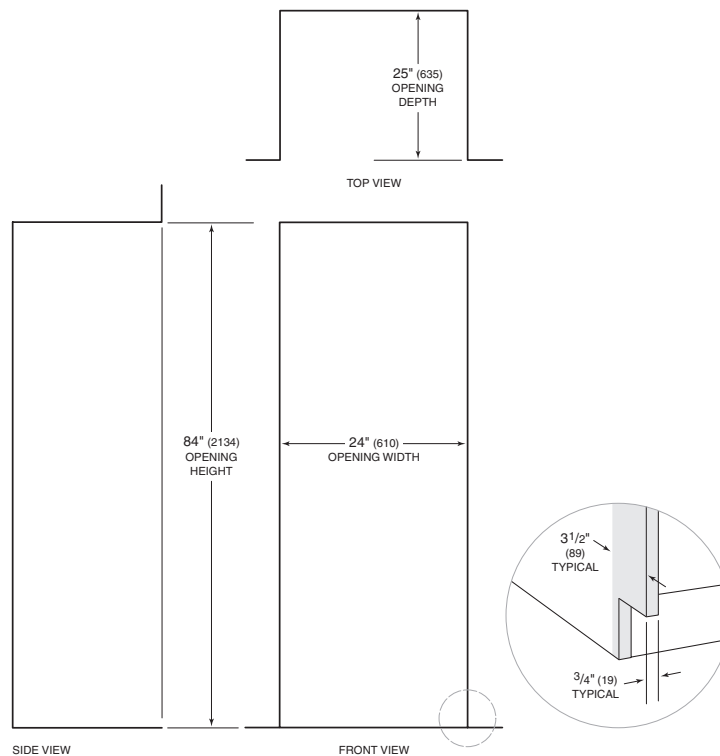

ACCESSORIES

- Stainless steel front panels with tubular or pro handles and 4" or 6" toe kick.
- Stainless steel tubular and pro handles.
- Dual installation kit.
- Dozen egg container.

Accessories available through an authorized Sub-Zero dealer. For local dealer information, visit the find a showroom section of our website, subzero.com.

SPECIFICATIONS	
PRODUCT	
Dimensions	24"W x 84"H x 24"D
Weight	340 lb
CAPACITY	
Refrigerator	12.9 cu ft
ELECTRICAL	
Supply	115 VAC, 60 Hz
Service	15 amp circuit

Overall dimensions do not include panels or handles. Dimensions will vary with panel thickness.

The depth of each integrated model is 24". Allow for panel thickness when planning the finished opening depth.

Specifications are subject to change without notice. Visit subzero.com/specs for the most up-to-date information.

Dimensions may vary $\pm 1/8"$ (3). Dimensions in parentheses are millimeters unless otherwise specified.

DIMENSIONS

ELECTRICAL

INSTALLATION

NOTE: Shaded areas will be visible and should be finished to match cabinetry.