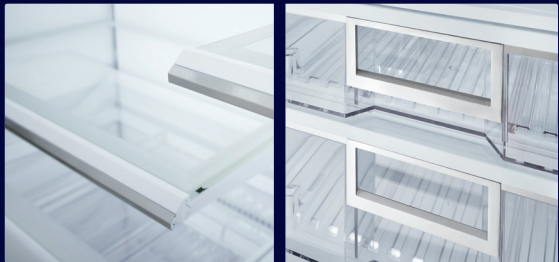

NEW STAINLESS ACCENTS

Sleek stainless accents trim the interior, matching the sophistication of the exterior.