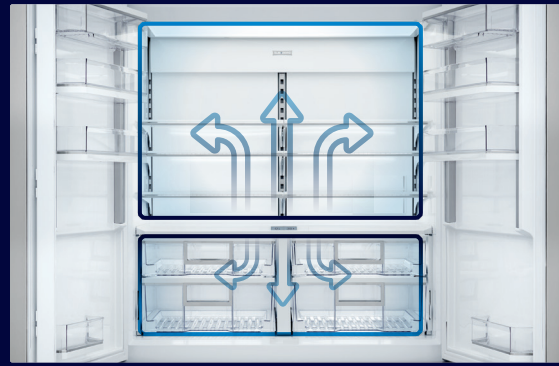

NEW *Classic and Designer Series*
Full-Size Refrigeration

REIMAGINED AND FULL OF FRESH IDEAS

NEW

CLASSIC SERIES

Classic Series Refrigeration's iconic grille has served as an irrefutable badge of Sub-Zero's quality for more than six decades. While this distinct symbol of its predecessor's pioneering performance remains, the completely redesigned Classic Series—with its fresh suite of innovative features—reaches new levels of refinement both inside and out.

NEW

DESIGNER SERIES

Dubbed as the “disappearing refrigerator” when first introduced, the newly reimagined Sub-Zero Designer Series Refrigeration is just as seamless and subtle as before. Now, however, its sophisticated aesthetic rivals only that of its performance. Hidden behind fully integrated panels, you will find a mesmerizing collection of features that make owning a Sub-Zero more rewarding than ever.

122 cm Classic Series French Door

NEW SPLIT CLIMATE™ INTELLIGENT COOLING SYSTEM

Split Climate™ intelligent cooling system revolutionizes Sub-Zero's already-superior preservation capabilities, keeping food even fresher for longer thanks to a variable-speed compressor and two fans that consistently optimize the refrigerator temperature within 1 degree of set point.

NEW NIGHT MODE

Night Mode optimizes the interior lighting based on the detected ambient light, reducing the brightness by 90% in dim environments.

NEW FLIP-UP DAIRY COMPARTMENT

Lift the base of the flip-up dairy compartment to store taller items on the shelf below.