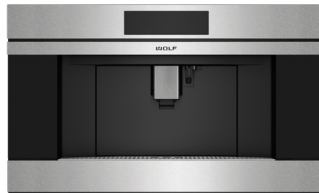

ICBEC3050CM/S

View a full suite of appliances at subzero-wolf.com

Refrigeration. Cooking.