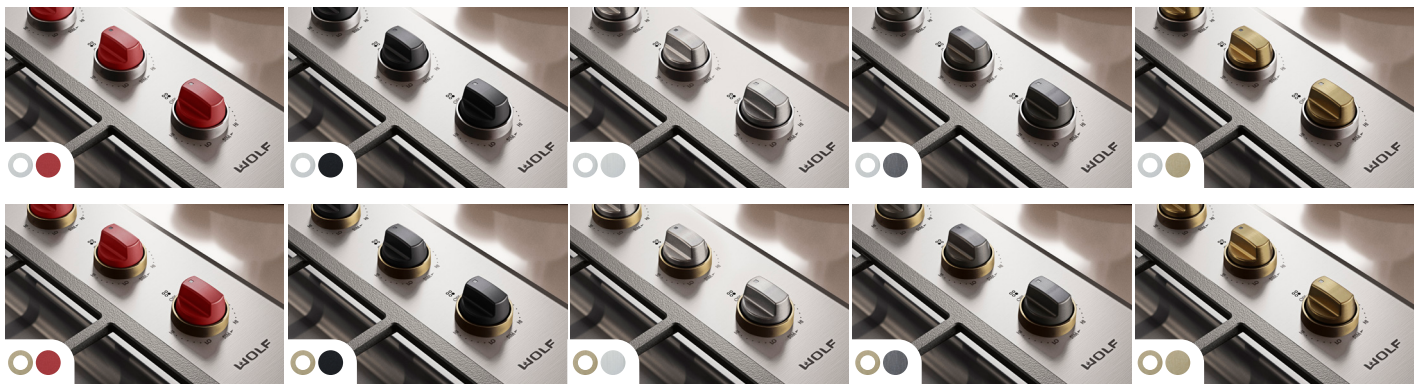

Knob and Bezel Accent Colors

MAKE A STATEMENT

The choices are endless. Whether you select design-forward finishes like brushed brass or gray, or iconic red knobs with stainless bezels, your Wolf Dual Fuel Range, Professional M Series Built-In Oven, or Professional Gas Cooktop will turn heads and inspire a long future of fabulous meals.

KNOB FINISHES

BEZEL FINISHES

DUAL FUEL RANGE

PROFESSIONAL M SERIES BUILT-IN OVEN

PROFESSIONAL GAS COOKTOP

(i) The colors shown here may not be accurate. See a sales associate to view actual samples.

IMPORTANT NOTE: Red knobs and stainless bezels are standard. There is no charge for other knobs at the time of purchase, but there is an additional cost for brass bezels. For replacement knobs or bezels purchased later, the homeowner can switch out the knobs easily, but the bezels require a certified installer due to the LED connections.