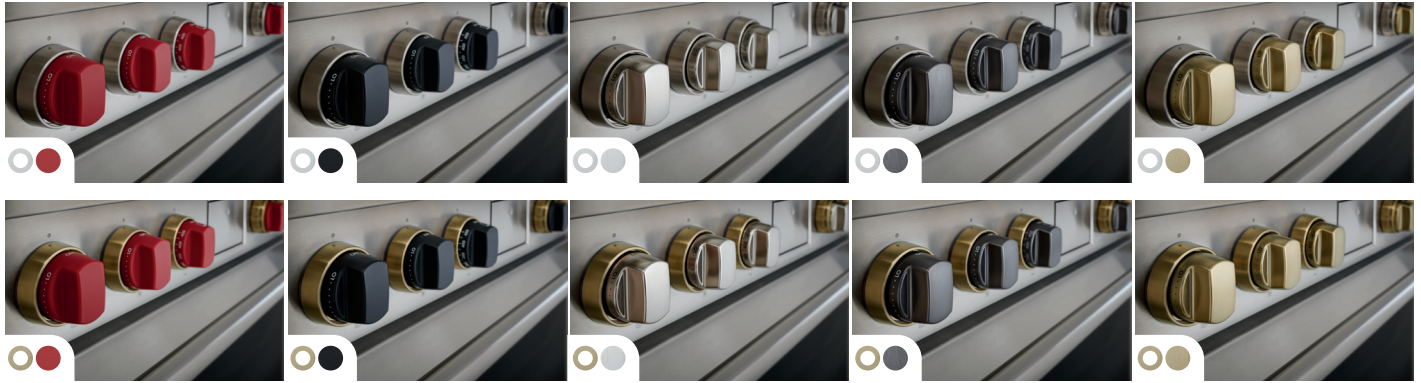

Knob and Bezel Accent Colors

MAKE A STATEMENT

The choices are endless. Whether you select design-forward finishes like brushed brass or gray, or iconic red knobs with stainless bezels, your Wolf Dual Fuel Range, Professional M Series Built-In Oven, or Professional Gas Cooktop will turn heads and inspire a long future of fabulous meals.

KNOB FINISHES

BEZEL FINISHES

DUAL FUEL RANGE

PROFESSIONAL M SERIES BUILT-IN OVEN

PROFESSIONAL GAS COOKTOP

(i) The colors shown here may not be accurate. See a sales associate to view actual samples.

IMPORTANT NOTE: Red knobs and stainless bezels are standard. There is no charge for other knobs at the time of purchase, but there is an additional cost for brass bezels. For replacement knobs or bezels purchased later, the homeowner can switch out the knobs easily, but the bezels require a certified installer due to the LED connections.