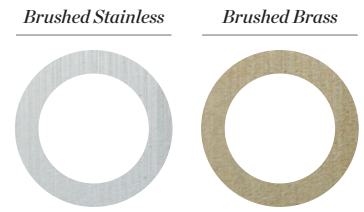

Knob and Bezel Accent Colors

MAKE A STATEMENT

The choices are endless. Whether you select design-forward finishes like brushed brass or gray, or iconic red knobs with stainless bezels, your Wolf Dual Fuel Range, Professional M Series Built-In Oven, or Professional Gas Cooktop will turn heads and inspire a long future of fabulous meals.

KNOB FINISHES

BEZEL FINISHES

DUAL FUEL RANGE

PROFESSIONAL M SERIES BUILT-IN OVEN

PROFESSIONAL GAS COOKTOP

(i) The colors shown here may not be accurate. See a sales associate to view actual samples.

IMPORTANT NOTE: Red knobs and stainless bezels are standard. There is no charge for other knobs at the time of purchase, but there is an additional cost for brass bezels. For replacement knobs or bezels purchased later, the homeowner can switch out the knobs easily, but the bezels require a certified installer due to the LED connections.