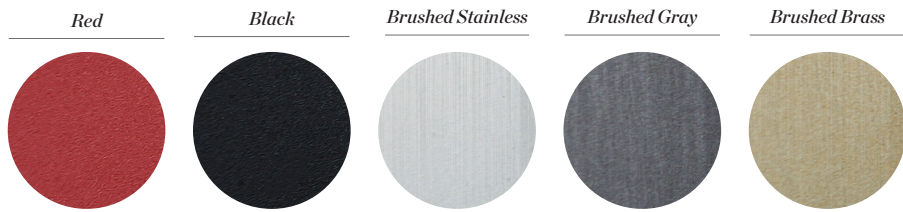

Knob and Bezel Accent Colors

MAKE A STATEMENT

The choices are endless. Whether you select design-forward finishes like brushed brass or gray, or iconic red knobs with stainless bezels, your Wolf Dual Fuel Range, Professional M Series Built-In Oven, or Professional Gas Cooktop will turn heads and inspire a long future of fabulous meals.

KNOB FINISHES

BEZEL FINISHES

DUAL FUEL RANGE

PROFESSIONAL M SERIES BUILT-IN OVEN

PROFESSIONAL GAS COOKTOP

(i) The colors shown here may not be accurate. See a sales associate to view actual samples.

IMPORTANT NOTE: Red knobs and stainless bezels are standard. There is no charge for other knobs at the time of purchase, but there is an additional cost for brass bezels. For replacement knobs or bezels purchased later, the homeowner can switch out the knobs easily, but the bezels require a certified installer due to the LED connections.